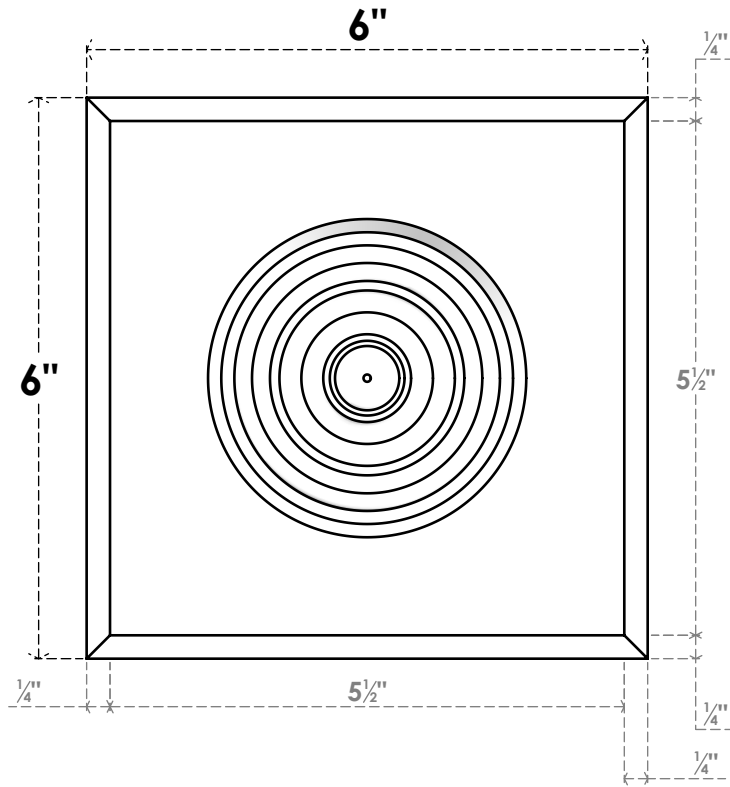

# ROSP060X060X075SDG03

6"W X 6"H X 3/4"P STANDARD SEDGWICK BULLSEYE ROSETTE WITH BEVELED EDGE, ARCHITECTURAL GRADE PVC

**FRONT**

**SIDE**

EKENA MILLWORK  
2300 WEST MAIN ST.  
CLARKSVILLE, TX 75426  
TOLL FREE: 866-607-0453  
WWW.EKENAMILLWORK.COM

**NOTES**

1. INSTALLATION TO BE COMPLETED IN ACCORDANCE WITH MANUFACTURER'S SPECIFICATIONS.
2. DRAWING MAY NOT BE TO SCALE
3. THIS DRAWING IS INTENDED FOR DESIGN AND PLANNING PURPOSES ONLY.
4. ALL INFORMATION CONTAINED HEREIN WAS CURRENT AT THE TIME OF DEVELOPMENT BUT MUST BE REVIEWED AND APPROVED BY THE PRODUCT MANUFACTURER TO BE CONSIDERED ACCURATE.
5. ARCHITECTURAL GRADE PVC PRODUCTS ARE MADE FROM EXPANDED CELLULAR PVC AND COME NATURALLY WHITE BUT MAY BE PAINTED