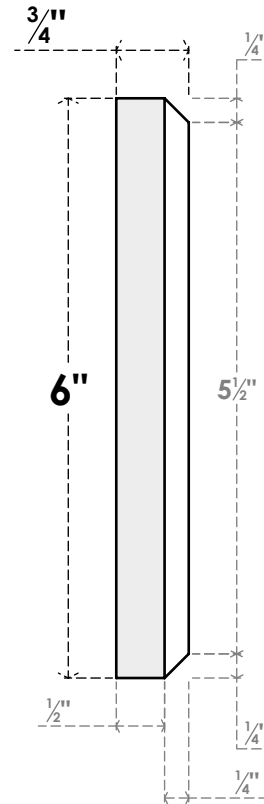

# ROSP060X060X075SDG03

6"W X 6"H X 3/4"P STANDARD SEDGWICK BULLSEYE ROSETTE WITH BEVELED EDGE, ARCHITECTURAL GRADE PVC

**FRONT**

**SIDE**

EKENA MILLWORK  
2300 WEST MAIN ST.  
CLARKSVILLE, TX 75426  
TOLL FREE: 866-607-0453  
WWW.EKENAMILLWORK.COM

**NOTES**

1. INSTALLATION TO BE COMPLETED IN ACCORDANCE WITH MANUFACTURER'S SPECIFICATIONS.
2. DRAWING MAY NOT BE TO SCALE
3. THIS DRAWING IS INTENDED FOR DESIGN AND PLANNING PURPOSES ONLY.
4. ALL INFORMATION CONTAINED HEREIN WAS CURRENT AT THE TIME OF DEVELOPMENT BUT MUST BE REVIEWED AND APPROVED BY THE PRODUCT MANUFACTURER TO BE CONSIDERED ACCURATE.
5. ARCHITECTURAL GRADE PVC PRODUCTS ARE MADE FROM EXPANDED CELLULAR PVC AND COME NATURALLY WHITE BUT MAY BE PAINTED